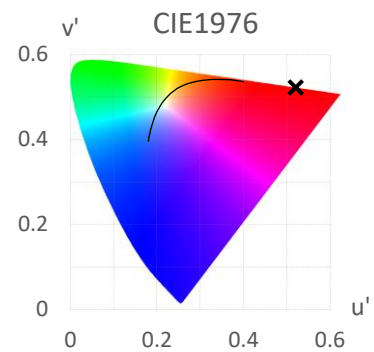

Measurement Protocol

Manufacturer: Flexfire LEDs, Inc.
Type: RGB LED Sign Modules
Model: MOD-RGB (Red)

Measurement file: MOD-RGB.CSV
Date of measurement: 25.10.2023
Time of measurement: 15:41:19

mW/m²/nm