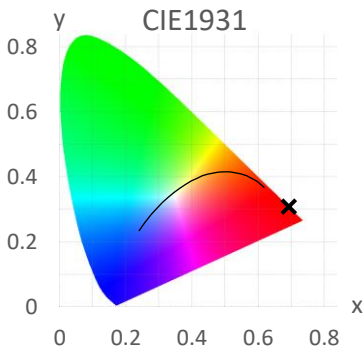

Measurement Protocol

Manufacturer: Flexfire LEDs, Inc.
Type: RGB LED Sign Modules
Model: MOD-RGB (Red)

Measurement file: MOD-RGB.CSV
Date of measurement: 25.10.2023
Time of measurement: 15:41:19

mW/m²/nm