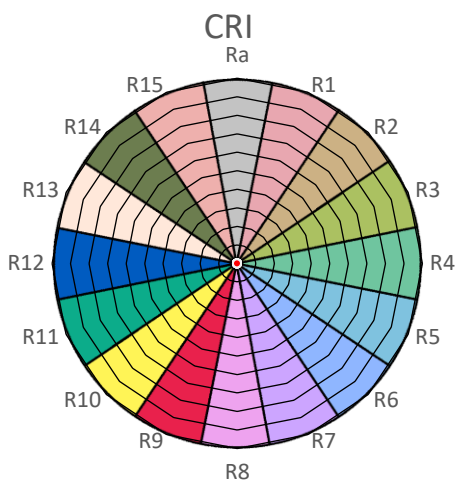

Measurement Protocol

Manufacturer: Flexfire LEDs, Inc.
Type: RGB LED Sign Modules
Model: MOD-RGB (Red)

Measurement file: MOD-RGB.CSV
Date of measurement: 25.10.2023
Time of measurement: 15:41:19

mW/m²/nm