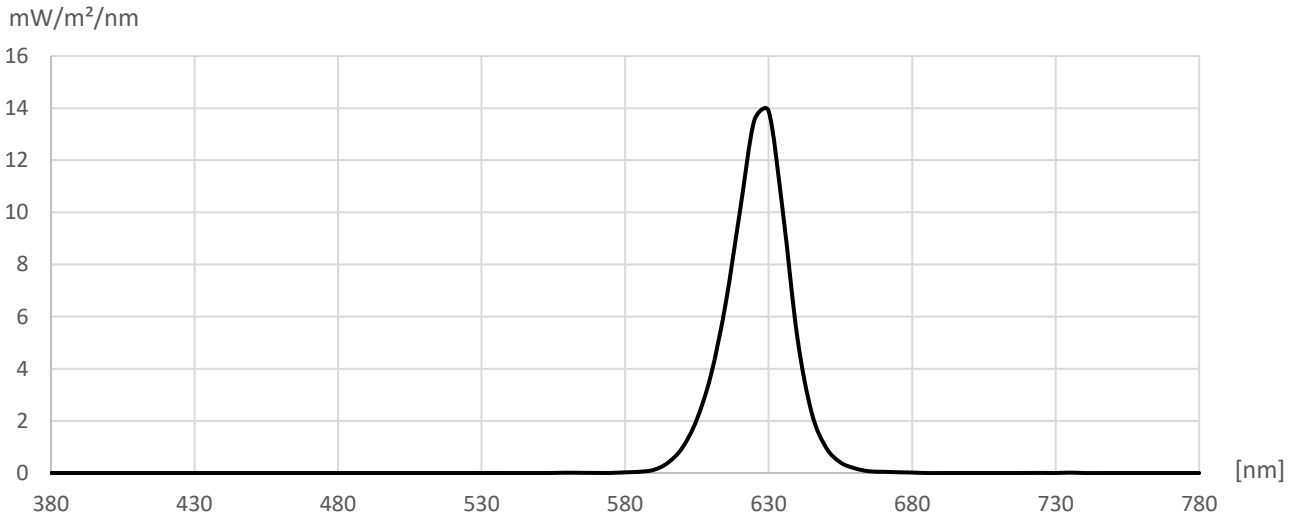

# Measurement Protocol

Manufacturer: Flexfire LEDs, Inc.  
 Type: RGB LED Sign Modules  
 Model: MOD-RGB (Red)

Measurement file: MOD-RGB.CSV  
 Date of measurement: 25.10.2023  
 Time of measurement: 15:41:19

R1 = -	Ra = -	Illuminance	76.66 lx	CIE1931
R2 = -	Re = -	Ee	0.353 W/m <sup>2</sup>	x = 0.6920
R3 = -	GAI = -	LER	217.0 lm/W	y = 0.3079
R4 = -				
R5 = -	TLCI = 0.0	Correlated Color Temperature (CCT) < 1600		CIE1976
R6 = -		Duv	-	u' = 0.5212
R7 = -	PPFD			v' = 0.5218
R8 = -	[μmol/m <sup>2</sup> s]	Saturation	99.80 %	
R9 = -	1.86			CIE1960
R10 = -		Dominant wavelength	625 nm	u = 0.5212
R11 = -		Peak wavelength	628 nm	v = 0.3479
R12 = -				
R13 = -		Flicker frequency	% < 1.0	TM30
R14 = -		Percent Flicker	< 1.0	Rf = -
R15 = -		Flicker index	% < 1.0	Rg = -