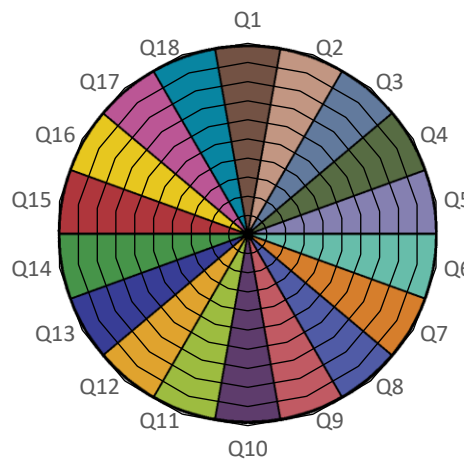

R1 = -	Ra = -	Illuminance	76.66 lx	CIE1931
R2 = -	Re = -	Ee	0.353 W/m <sup>2</sup>	x = 0.6920
R3 = -	GAI = -	LER	217.0 lm/W	y = 0.3079
R4 = -				
R5 = -	TLCI = 0.0	Correlated Color Temperature (CCT) < 1600		CIE1976
R6 = -		Duv	-	u' = 0.5212
R7 = -	PPFD			v' = 0.5218
R8 = -	[μmol/m <sup>2</sup> s]	Saturation	99.80 %	
R9 = -	1.86			CIE1960
R10 = -		Dominant wavelength	625 nm	u = 0.5212
R11 = -		Peak wavelength	628 nm	v = 0.3479
R12 = -				
R13 = -		Flicker frequency	% < 1.0	TM30
R14 = -		Percent Flicker	< 1.0	Rf = -
R15 = -		Flicker index	% < 1.0	Rg = -

# Measurement Protocol

Manufacturer: Flexfire LEDs, Inc.  
 Type: RGB LED Sign Modules  
 Model: MOD-RGB (Red)

Measurement file: MOD-RGB.CSV  
 Date of measurement: 25.10.2023  
 Time of measurement: 15:41:19

correlated color temperature (CCT) < 1600  
 TLCI 0

Referencec Spectrum Daylight

	Lightness	Chroma	Hue
R	0	0	0
R/Y	0	0	0
Y	0	0	0
Y/G	0	0	0
G	0	0	0
G/C	0	0	0
C	0	0	0
C/B	0	0	0
B	0	0	0
B/M	0	0	0
M	0	0	0
M/R	0	0	0

Test Colour	Value	Test Colour	Value	Test Colour	Value
Q1 Dark skin	65535	Q7 Orange	65535	Q13 Blue	65535
Q2 Light skin	65535	Q8 Purplish blue	65535	Q14 Green	65535
Q3 Blue sky	65535	Q9 Moderate red	65535	Q15 Red	65535
Q4 Foliage	65535	Q10 Purple	65535	Q16 Yellow	65535
Q5 Blue flower	65535	Q11 Yellow green	65535	Q17 Magenta	65535
Q6 Bluish green	65535	Q12 Orange yellow	65535	Q18 Cyan	65535