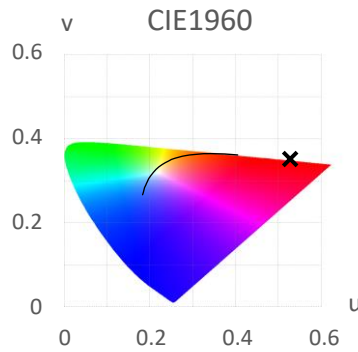

Measurement Protocol

Manufacturer: Flexfire LEDs, Inc.
Type: RGB LED Sign Modules
Model: MOD-RGB (Red)

Measurement file: MOD-RGB.CSV
Date of measurement: 25.10.2023
Time of measurement: 15:41:19

mW/m²/nm